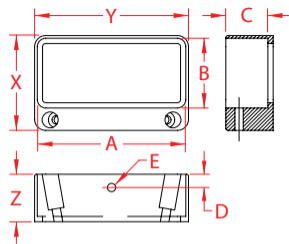

## ALUMINUM

Import

Precision  
Cast

New  
Product

ITEM	A	B	C	D	E	COLOR	X (height)	Y (length)	Z (width)	WT (lb)	PACKAGING TYPE	EACH (qty)	INNER (qty)	CARTON (qty)	UPC
S0904-AR69	3.53"	1.65"	1.00"	0.32"	0.20"	UNCOATED	2.25"	3.66"	1.13"	0.25	POLYBAG	1	1	1	791506099543
S0904-AR69-BK	3.53"	1.65"	1.00"	0.32"	0.20"	BLACK	2.25"	3.66"	1.13"	0.25	POLYBAG	1	1	1	791506099550
S0904-AR69-BR	3.53"	1.65"	1.00"	0.32"	0.20"	DARK BROWN	2.25"	3.66"	1.13"	0.25	POLYBAG	1	1	1	791506099567
S0904-AR69-MT	3.53"	1.65"	1.00"	0.32"	0.20"	METALLIC SILVER	2.25"	3.66"	1.13"	0.25	POLYBAG	1	1	1	791506099574
S0904-AR69-WH	3.53"	1.65"	1.00"	0.32"	0.20"	PURE WHITE	2.25"	3.66"	1.13"	0.25	POLYBAG	1	1	1	791506099581

**NOTE:**  
**ALL DIMENSIONS ARE NOMINAL (+/- 3%) AND ARE SUBJECT TO CHANGE WITHOUT NOTICE.**