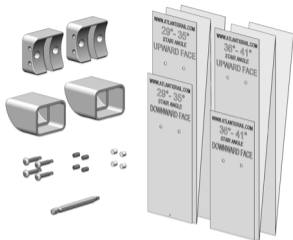

ORION II STAIR RAIL HARDWARE KIT ALUMINUM

Import

Precision
Cast

New
Product

PRODUCT DIMENSIONS & SPECS		PACKAGED DIMENSIONS & SPECS			
ITEM	COLOR	HEIGHT	LENGTH	WIDTH	WT (lb)
A0907-HD23-BK	BLACK	6.25"	12.00"	3.50"	3.15
A0907-HD23-BZ	BRONZE	6.25"	12.00"	3.50"	3.15
A0907-HD23-WH	WHITE	6.25"	12.00"	3.50"	3.15

NOTE:

ALL DIMENSIONS ARE NOMINAL (+/- 3%) AND ARE SUBJECT TO CHANGE WITHOUT NOTICE.