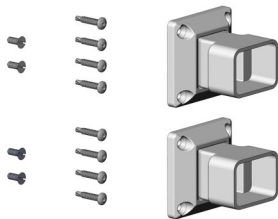

ORION II ADJUSTABLE ANGLE HARDWARE KIT ALUMINUM

Import

Precision
Cast

New
Product

PRODUCT DIMENSIONS & SPECS		PACKAGED DIMENSIONS & SPECS			
ITEM	COLOR	HEIGHT	LENGTH	WIDTH	WT (lb)
A0907-0075-BK	BLACK	4"	6.75"	3"	0.79
A0907-0075-BZ	BRONZE	4"	6.75"	3"	0.79
A0907-0075-WH	WHITE	4"	6.75"	3"	0.79

NOTE:
**ALL DIMENSIONS ARE NOMINAL (+/- 3%) AND ARE SUBJECT TO CHANGE
WITHOUT NOTICE.**