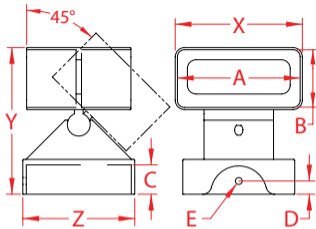

ORION II PIVOTING POST CAP

ALUMINUM

Import

Precision
Cast

New
Product

ITEM	A	B	C	D	E	ANGLES (up to)	COLOR	X (height)	Y (length)	Z (width)	WT (lb)	PACKAGING TYPE	EACH (qty)	INNER (qty)	CARTON (qty)	UPC
A0907-AR79-BK	3.53"	1.65"	0.84"	0.38"	0.20"	45 degrees	BLACK	3.66"	4.34"	3.22"	0.65	POLYBAG	1	1	1	791506094616
A0907-AR79-BZ	3.53"	1.65"	0.84"	0.38"	0.20"	45 degrees	BRONZE	3.66"	4.34"	3.22"	0.65	POLYBAG	1	1	1	791506094630
A0907-AR79-WH	3.53"	1.65"	0.84"	0.38"	0.20"	45 degrees	WHITE	3.66"	4.34"	3.22"	0.65	POLYBAG	1	1	1	791506094623

NOTE:
ALL DIMENSIONS ARE NOMINAL (+/- 3%) AND ARE SUBJECT TO CHANGE WITHOUT NOTICE.