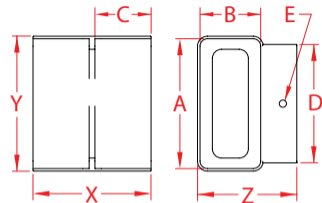

ORION II SPLICE POST CAP

ALUMINUM

Import

Precision
Cast

New
Product

ITEM	A	B	C	D	E	COLOR	X (height)	Y (length)	Z (width)	WT (lb)	PACKAGING TYPE	EACH (qty)	INNER (qty)	CARTON (qty)	UPC
A0907-AR78-BK	3.53"	1.65"	1.53"	3.22"	0.20"	BLACK	3.22"	3.66"	2.71"	0.40	POLYBAG	1	1	1	791506094586
A0907-AR78-BZ	3.53"	1.65"	1.53"	3.22"	0.20"	BRONZE	3.22"	3.66"	2.71"	0.40	POLYBAG	1	1	1	791506094609
A0907-AR78-WH	3.53"	1.65"	1.53"	3.22"	0.20"	WHITE	3.22"	3.66"	2.71"	0.40	POLYBAG	1	1	1	791506094593

NOTE:
ALL DIMENSIONS ARE NOMINAL (+/- 3%) AND ARE SUBJECT TO CHANGE WITHOUT NOTICE.