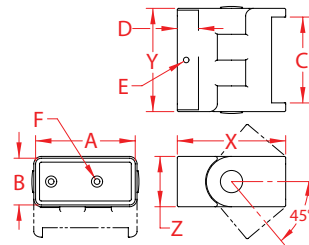

ORION II POST MOUNT STAIR KNUCKLE

ALUMINUM

Import

Precision
Cast

New
Product

ITEM	A	B	C	D	E	F	ANGLES (up to)	COLOR	X (height)	Y (length)	Z (width)	WT (lb)	PACKAGING TYPE	EACH (qty)	INNER (qty)	CARTON (qty)	UPC
A0907-AR76-BK	3.53"	1.65"	3.04"	0.75"	0.20"	0.20"	45 degrees	BLACK	3.84"	3.66"	1.78"	1.30	POLYBAG	1	1	1	791506094524
A0907-AR76-BZ	3.53"	1.65"	3.04"	0.75"	0.20"	0.20"	45 degrees	BRONZE	3.84"	3.66"	1.78"	1.30	POLYBAG	1	1	1	791506094548
A0907-AR76-WH	3.53"	1.65"	3.04"	0.75"	0.20"	0.20"	45 degrees	WHITE	3.84"	3.66"	1.78"	1.30	POLYBAG	1	1	1	791506094531

NOTE:
ALL DIMENSIONS ARE NOMINAL (+/- 3%) AND ARE SUBJECT TO CHANGE WITHOUT NOTICE.