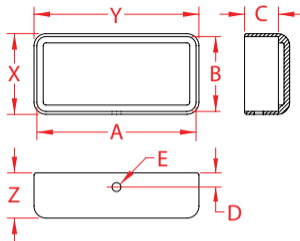

ORION II RAIL CAP

ALUMINUM

Import

Precision
Cast

New
Product

ITEM	A	B	C	D	E	COLOR	X (height)	Y (length)	Z (width)	WT (lb)	PACKAGING TYPE	EACH (qty)	INNER (qty)	CARTON (qty)	UPC
A0907-AR75-BK	3.53"	1.65"	0.75"	0.32"	0.20"	BLACK	1.78"	3.66"	1.00"	0.14	POLYBAG	1	1	1	791506094494
A0907-AR75-BZ	3.53"	1.65"	0.75"	0.32"	0.20"	BRONZE	1.78"	3.66"	1.00"	0.14	POLYBAG	1	1	1	791506094517
A0907-AR75-WH	3.53"	1.65"	0.75"	0.32"	0.20"	WHITE	1.78"	3.66"	1.00"	0.14	POLYBAG	1	1	1	791506094500

NOTE:
ALL DIMENSIONS ARE NOMINAL (+/- 3%) AND ARE SUBJECT TO CHANGE WITHOUT NOTICE.