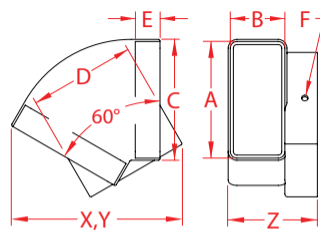

## ALUMINUM

Import

Precision  
Cast

New  
Product

ITEM	A	B	C	D	E	F	COLOR	X (height)	Y (length)	Z (width)	WT (lb)	PACKAGING TYPE	EACH (qty)	INNER (qty)	CARTON (qty)	UPC
A0907-AR60-BK	3.53"	1.65"	3.66"	3.22"	0.75"	0.20"	BLACK	4.76"	4.76"	2.70"	0.58	POLYBAG	1	1	1	791506094913
A0907-AR60-BZ	3.53"	1.65"	3.66"	3.22"	0.75"	0.20"	BRONZE	4.76"	4.76"	2.70"	0.58	POLYBAG	1	1	1	791506094937
A0907-AR60-WH	3.53"	1.65"	3.66"	3.22"	0.75"	0.20"	WHITE	4.76"	4.76"	2.70"	0.58	POLYBAG	1	1	1	791506094920

**NOTE:**  
**ALL DIMENSIONS ARE NOMINAL (+/- 3%) AND ARE SUBJECT TO CHANGE WITHOUT NOTICE.**