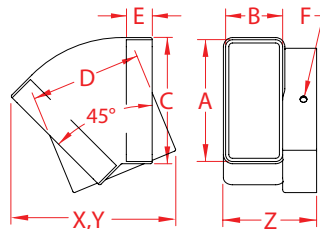

ORION II 45 DEGREE ELBOW POST CAP

ALUMINUM

Import

Precision
Cast

New
Product

ITEM	A	B	C	D	E	F	COLOR	X (height)	Y (length)	Z (width)	WT (lb)	PACKAGING TYPE	EACH (qty)	INNER (qty)	CARTON (qty)	UPC
A0907-AR45-BK	3.53"	1.65"	3.66"	3.22"	0.75"	0.20"	BLACK	4.49"	4.49"	2.70"	0.50	POLYBAG	1	1	1	791506094883
A0907-AR45-BZ	3.53"	1.65"	3.66"	3.22"	0.75"	0.20"	BRONZE	4.49"	4.49"	2.70"	0.50	POLYBAG	1	1	1	791506094906
A0907-AR45-WH	3.53"	1.65"	3.66"	3.22"	0.75"	0.20"	WHITE	4.49"	4.49"	2.70"	0.50	POLYBAG	1	1	1	791506094890

NOTE:
ALL DIMENSIONS ARE NOMINAL (+/- 3%) AND ARE SUBJECT TO CHANGE WITHOUT NOTICE.