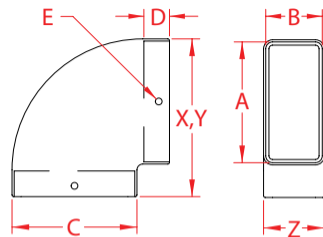

SPECTRUM 90 DEGREE ELBOW

ALUMINUM

Import

Precision
Cast

New
Product

ITEM	A	B	C	D	E	COLOR	X (height)	Y (length)	Z (width)	WT (lb)	PACKAGING TYPE	EACH (qty)	INNER (qty)	CARTON (qty)	UPC
S0904-AR74	3.53"	1.65"	3.66"	0.75"	0.20"	UNCOATED	4.61"	4.61"	1.78"	0.59	POLYBAG	1	1	1	791506080565
S0904-AR74-BK	3.53"	1.65"	3.66"	0.75"	0.20"	BLACK	4.61"	4.61"	1.78"	0.59	POLYBAG	1	1	1	791506080572
S0904-AR74-BR	3.53"	1.65"	3.66"	0.75"	0.20"	DARK BROWN	4.61"	4.61"	1.78"	0.59	POLYBAG	1	1	1	791506082873
S0904-AR74-MT	3.53"	1.65"	3.66"	0.75"	0.20"	METALLIC SILVER	4.61"	4.61"	1.78"	0.59	POLYBAG	1	1	1	791506080589
S0904-AR74-WH	3.53"	1.65"	3.66"	0.75"	0.20"	PURE WHITE	4.61"	4.61"	1.78"	0.59	POLYBAG	1	1	1	791506082880

NOTE:
ALL DIMENSIONS ARE NOMINAL (+/- 3%) AND ARE SUBJECT TO CHANGE WITHOUT NOTICE.