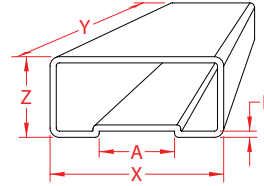

## ALUMINUM

Import

New Product

ITEM	A	B (thickness)	COLOR	X (height)	Y (length)	Z (width)	WT (lb)	PACKAGING TYPE	EACH (qty)	INNER (qty)	CARTON (qty)	UPC
<b>4 FT. LENGTHS</b>												
S0904-AR48	1.52"	1/8"	UNCOATED	3.50"	48.00"	1.63"	5.72	POLYBAG	1	1	1	791506083719
S0904-AR48-BK	1.52"	1/8"	BLACK	3.50"	48.00"	1.63"	5.72	POLYBAG	1	1	1	791506083726
S0904-AR48-BR	1.52"	1/8"	DARK BROWN	3.50"	48.00"	1.63"	5.72	POLYBAG	1	1	1	791506083733
S0904-AR48-MT	1.52"	1/8"	METALLIC SILVER	3.50"	48.00"	1.63"	5.72	POLYBAG	1	1	1	791506083740
S0904-AR48-WH	1.52"	1/8"	PURE WHITE	3.50"	48.00"	1.63"	5.72	POLYBAG	1	1	1	791506083757
<b>6 FT. LENGTHS</b>												
S0904-AR72	1.52"	1/8"	UNCOATED	3.50"	72.00"	1.63"	8.58	POLYBAG	1	1	1	791506080503
S0904-AR72-BK	1.52"	1/8"	BLACK	3.50"	72.00"	1.63"	8.58	POLYBAG	1	1	1	791506080510
S0904-AR72-BR	1.52"	1/8"	DARK BROWN	3.50"	72.00"	1.63"	8.58	POLYBAG	1	1	1	791506082835
S0904-AR72-MT	1.52"	1/8"	METALLIC SILVER	3.50"	72.00"	1.63"	8.58	POLYBAG	1	1	1	791506080527
S0904-AR72-WH	1.52"	1/8"	PURE WHITE	3.50"	72.00"	1.63"	8.58	POLYBAG	1	1	1	791506082842
<b>8 FT. LENGTHS</b>												
S0904-AR96	1.52"	1/8"	UNCOATED	3.50"	96.00"	1.63"	11.44	POLYBAG	1	1	1	791506083764
S0904-AR96-BK	1.52"	1/8"	BLACK	3.50"	96.00"	1.63"	11.44	POLYBAG	1	1	1	791506083771
S0904-AR96-BR	1.52"	1/8"	DARK BROWN	3.50"	96.00"	1.63"	11.44	POLYBAG	1	1	1	791506083788
S0904-AR96-MT	1.52"	1/8"	METALLIC SILVER	3.50"	96.00"	1.63"	11.44	POLYBAG	1	1	1	791506083795
S0904-AR96-WH	1.52"	1/8"	PURE WHITE	3.50"	96.00"	1.63"	11.44	POLYBAG	1	1	1	791506083801

**NOTE:**  
**ALL DIMENSIONS ARE NOMINAL (+/- 3%) AND ARE SUBJECT TO CHANGE WITHOUT NOTICE.**