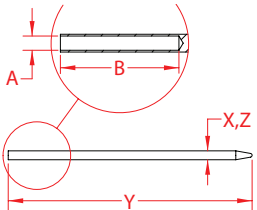

CABLE LACING NEEDLE

ALUMINUM

ITEM

A

B

X

Y

Z

QTY

WT

(cable)

(height)

(length)

(width)

(lb)

C0988-4000-2

1/8" - 5/32"

1.25"

0.19"

8.00"

0.19"

2

0.05

NOTE:

Use with 1/8" and 5/32" cable. Lacing needle helps guide cable through post holes without snagging to ensure a quick and easy cable railing installation.