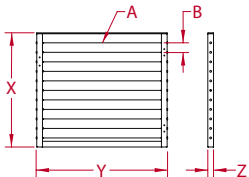

SPECTRUM GATE

316 STAINLESS STEEL

ITEM

A

B

COLOR

X

Y

Z

WT

(cable)

(height)

(length)

(width)

(lb)

36" GATE

S0905-GT36-03

1/8"

2.63"

UNCOATED

31.50"

36.00"

1.50"

25.45

S0905-GT36-BK03

1/8"

2.63"

BLACK

31.50"

36.00"

1.50"

25.45

S0905-GT36-BR03

1/8"

2.63"

BROWN

31.50"

36.00"

1.50"

25.45

S0905-GT36-MT03

1/8"

2.63"

METALLIC

31.50"

36.00"

1.50"

25.45

S0905-GT36-WH03

1/8"

2.63"

WHITE

31.50"

36.00"

1.50"

25.45

S0905-GT36-04

5/32"

2.63"

UNCOATED

31.50"

36.00"

1.50"

25.45

S0905-GT36-BK04

5/32"

2.63"

BLACK

31.50"

36.00"

1.50"

25.45

S0905-GT36-BR04

5/32"

2.63"

BROWN

31.50"

36.00"

1.50"

25.45

S0905-GT36-MT04

5/32"

2.63"

METALLIC

31.50"

36.00"

1.50"

25.45

S0905-GT36-WH04

5/32"

2.63"

WHITE

31.50"

36.00"

1.50"

25.45

42" GATE

S0905-GT42-03

1/8"

2.69"

UNCOATED

37.50"

36.00"

1.50"

27.55

S0905-GT42-BK03

1/8"

2.69"

BLACK

37.50"

36.00"

1.50"

27.55

S0905-GT42-BR03

1/8"

2.69"

BROWN

37.50"

36.00"

1.50"

27.55

S0905-GT42-MT03

1/8"

2.69"

METALLIC

37.50"

36.00"

1.50"

27.55

S0905-GT42-WH03

1/8"

2.69"

WHITE

37.50"

36.00"

1.50"

27.55

S0905-GT42-04

5/32"

2.69"

UNCOATED

37.50"

36.00"

1.50"

27.55

S0905-GT42-BK04

5/32"

2.69"

BLACK

37.50"

36.00"

1.50"

27.55

S0905-GT42-BR04

5/32"

2.69"

BROWN

37.50"

36.00"

1.50"

27.55

S0905-GT42-MT04

5/32"

2.69"

METALLIC

37.50"

36.00"

1.50"

27.55

S0905-GT42-WH04

5/32"

2.69"

WHITE

37.50"

36.00"

1.50"

27.55