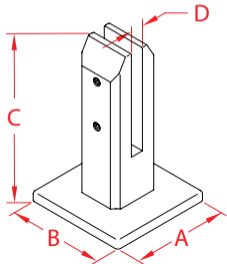

GLASS PANEL BASE

2205 DUPLEX

ITEM

A

B

C

D

WT

(lb)

POLISHED

S0925-0010

3.96"

3.96"

6.36"

3/8" - 1/2"

3.87

NOTE:

Heavy duty glass panel base is used for 3/8" to 1/2" thick glass. Base is mounted with 4 fasteners (not included) and a skirt is placed on top for a finished look. A plastic insert (supplied) fits inside and wraps around glass. Set screws (supplied) hold the glass in place. Additional plastic wedges are included to give the glass a snug fit.