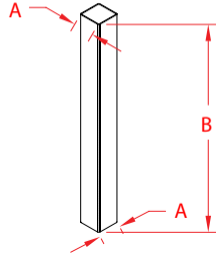

RAILEASY™ SLEEVE

VINYL

ITEM

SIZE

A

B

I.D.

WT

S0983-1000

4"x 4"

4.00"

48.00"

3.84"

(lb)

5.00

NOTE:

Accent RailEasy™ Systems with vinyl post sleeves, designed to fit over 4"x4" wood posts. Wall thickness is approximately 1/8".