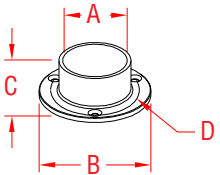

# RAILEASY™ STRAIGHT SIDEMOUNT

316L STAINLESS STEEL

ITEM	SIZE	A	B	C	D	FAST.	WT
------	------	---	---	---	---	-------	----

(lb)

**POLISHED - 2 PACK**

<b>C0975-0002</b>	2"	2.02"	3.50"	1.23"	2.88"	#10	1.01
-------------------	----	-------	-------	-------	-------	-----	------

**BRUSHED**

<b>S0975-0000-B</b>	2"	2.02"	3.50"	1.23"	2.88"	#10	0.40
---------------------	----	-------	-------	-------	-------	-----	------

**NOTE:**

*The outside dimension of the sidemount matches the width of a standard vinyl post, and is also suitable for other types of standard 4"x4" posts.*

*Tube is placed inside mount, therefore the ends can be cut on-site; no precision cutting is required. Set screws are included to lock tubing and to prevent turning. Fasteners are included in the 2 pack.*