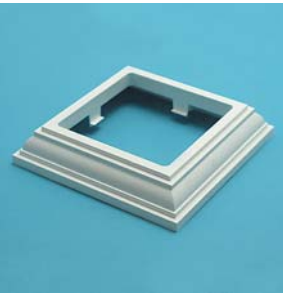

RAILEASY™ COLONIAL POST BASE

VINYL

ITEM

A

B

C

WT

(lb)

S0984-0001

4.03"

6.00"

1.42"

0.20

NOTE:

Standard post skirt dimensioned to fit over RailEasy™ Sleeve. Post skirt is constructed of durable white vinyl. Always install the post skirt over sleeve at the base first before installing the railing sections.