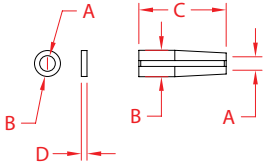

RAILEASY™ WEDGES - 10 PACK

316 STAINLESS STEEL

ITEM	A	B	C	D	QUANTITY	WT (lb)
WEDGES - 10 PACK						
S0980-0001	5/32"	0.28"	0.85"	0.06"	10	0.02

NOTE:

Includes 10 spacers and 10 wedges. Components are located in the cone of each tensioner. Weight listed above is for complete 10 pack.