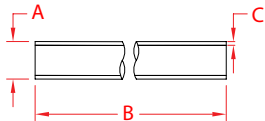

RAILEASY™ TUBING

316L STAINLESS STEEL

ITEM	SIZE	A	B	C	WT (lb)
POLISHED - BY THE FOOT					
S0900-0038	1-1/2"	1.50"	12.00"	0.062"	0.85
S0900-0050	2"	2.00"	12.00"	0.062"	1.34
BRUSHED - BY THE FOOT					
S0900-B038	1-1/2"	1.50"	12.00"	0.062"	0.85
S0900-B050	2"	2.00"	12.00"	0.062"	1.34
POLISHED - STANDARD LENGTHS					
C0973-0900	2"x 36"	2.00"	36.00"	0.062"	4.02
C0973-1200	2"x 48"	2.00"	48.00"	0.062"	5.36
C0973-1500	2"x 60"	2.00"	60.00"	0.062"	6.70

NOTE:

Stainless steel tubing is type 316L. Standard lengths of 3 feet, 4 feet and 5 feet are used as top and bottom rails for the RailEasy™ and SunRail™ systems. Tubing is available in a highly polished or brushed finish.