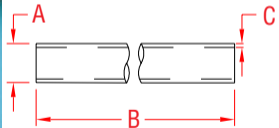

RAILEASY™ TUBING - WHITE

**WHITE POWDER-COATED
ALUMINUM**

ITEM

SIZE

A

B

C

WT

(lb)

A0973-1500-W

2"x 60"

2.00"

60.00"

0.088"

2.89

NOTE:

Tubing is white powder-coated aluminum. Standard length of 5 feet is used as top and bottom rails for RailEasy™ and HandiSwage systems.