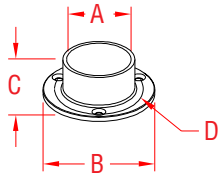

RAILEASY™ STRAIGHT SIDEMOUNT

316 STAINLESS STEEL

ITEM	SIZE	A	B	C	D	FAST.	WT
POLISHED							(lb)
S0975-0000	2"	2.02"	3.50"	1.23"	2.88"	#10	0.40
POLISHED - 2 PACK							
C0975-0002	2"	2.02"	3.50"	1.23"	2.88"	#10	1.01
BRUSHED							
S0975-0000-B	2"	2.02"	3.50"	1.23"	2.88"	#10	0.40

NOTE:

The outside dimension of the sidemount matches the width of a standard vinyl post, and is also suitable for other types of standard 4"x4" posts.

Tube is placed inside mount, therefore the ends can be cut on-site; no precision cutting is required. Set screw is included to lock tubing and to prevent turning. Fasteners are included in the 2 Pack.