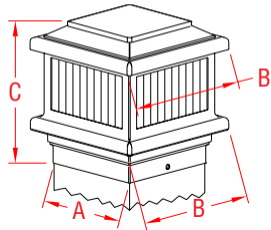

# RAILEASY™ POST CAP - 18W

CAST ALUMINUM & GLASS

ITEM

A

B

C

WT

(lb)

S0985-0001

4.03"

5.50"

5.80"

2.15