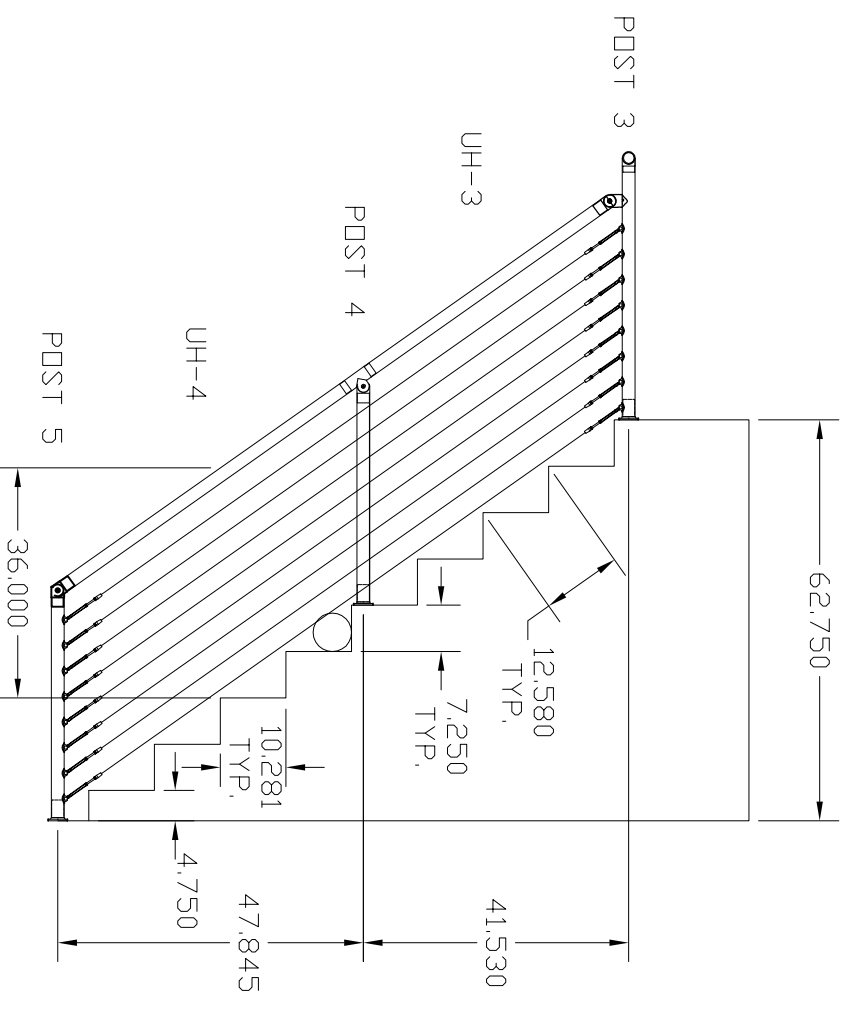

THE INFORMATION CONTAINED IN THIS DRAWING IS THE SOLE PROPERTY OF SUNCOR STAINLESS. ANY REPRODUCTION IN PART OR WHOLE WITHOUT THE WRITTEN PERMISSION OF SUNCOR STAINLESS IS PROHIBITED.

Deck or mounting area and stair dimensions MUST be confirmed by the customer and or contractor. Suncor/Atlantis rail will NOT be responsible for errors or misinterpretations of the railing system designed by us based upon customer confirmed dimensions. Additional drawing time to change the design or correct for errors after signing will result in additional costs as well as any changes to parts made per the drawing. Carefully review the drawing before signing and accepting.

ZONE	REV	DESCRIPTION	DATE	APPROVED
	A	NEW DRAWING	**	**

NOTES:

1. HAND RAIL SYSTEM CONSISTING OF SUNRAIL STYLE WITH HORIZONTAL WIRE ROPE.
2. DRAWING AND DIMENSIONS BASED UPON CUSTOMER SUPPLIED DRAWINGS
3. ALL DIMENSIONS AND RAILING DETAILS ARE PENDING CUSTOMER APPROVAL
4. 42" HAND RAIL SYSTEM CONSISTING OF 2" DIA POLISHED 16 GAUGE 316 SS TUBING, CAST 316 SS FITTINGS, EPOXY CONNECTIONS AT JOINTS

SIGNATURE: _____

DATE: _____