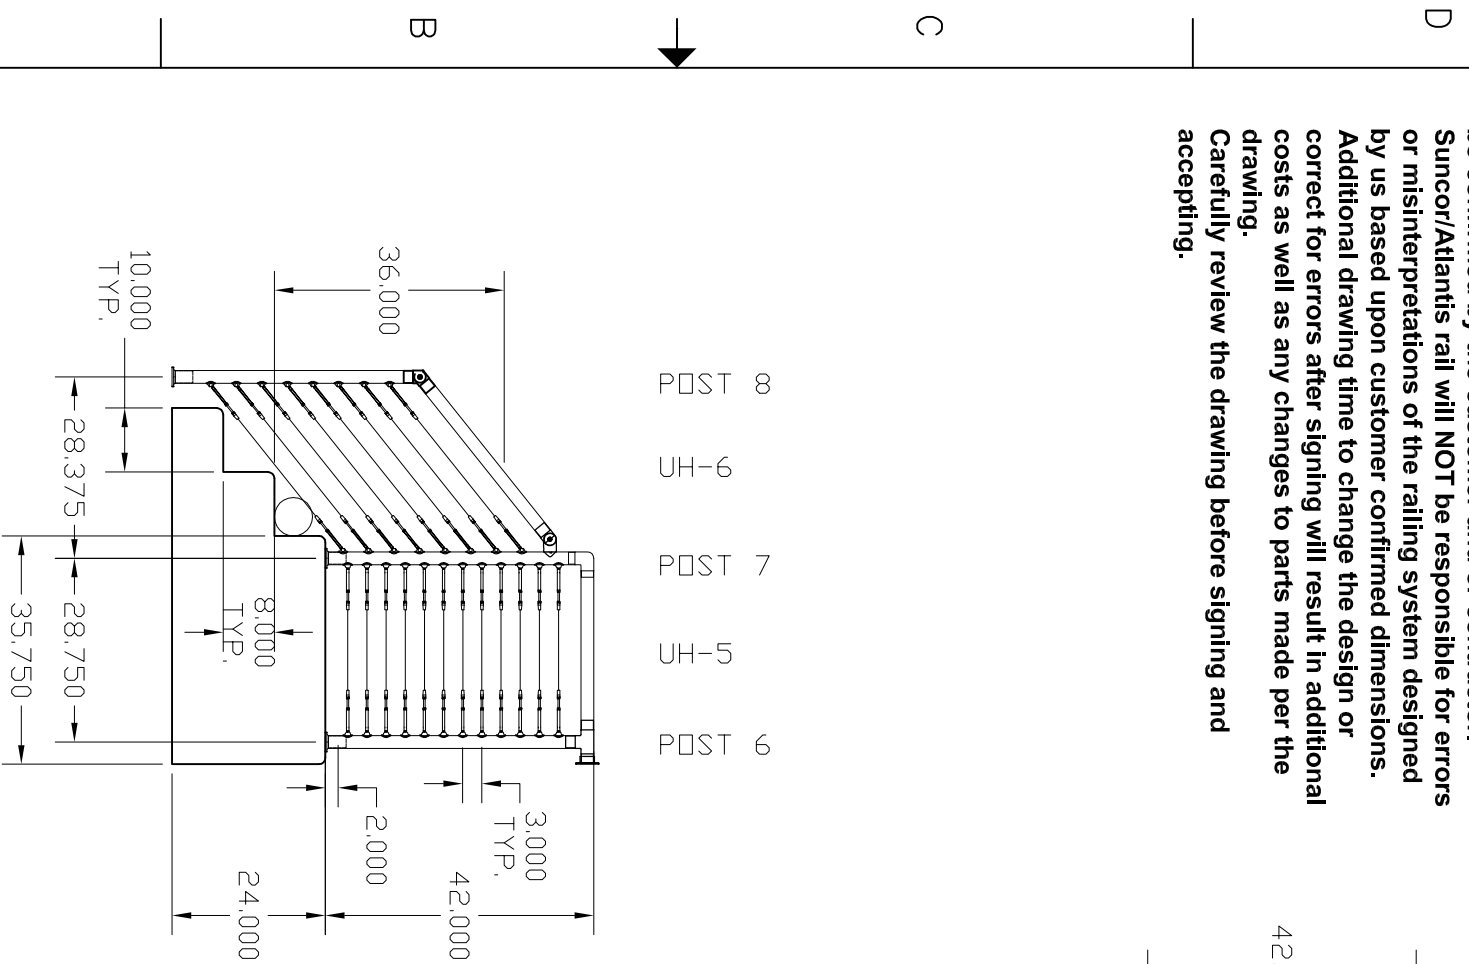

THE INFORMATION CONTAINED IN THIS DRAWING IS THE SOLE PROPERTY OF SUNCOR STAINLESS. ANY REPRODUCTION IN PART OR WHOLE WITHOUT THE WRITTEN PERMISSION OF SUNCOR STAINLESS IS PROHIBITED.

Deck or mounting area and stair dimensions MUST be confirmed by the customer and or contractor. Suncor/Atlantis rail will NOT be responsible for errors or misinterpretations of the railing system designed by us based upon customer confirmed dimensions. Additional drawing time to change the design or correct for errors after signing will result in additional costs as well as any changes to parts made per the drawing. Carefully review the drawing before signing and accepting.

ZONE	REV	DESCRIPTION	DATE	APPROVED
	A	NEW DRAWING	**	**

NOTES:

1. HAND RAIL SYSTEM CONSISTING OF SUNRAIL STYLE WITH HORIZONTAL WIRE ROPE.
2. DRAWING AND DIMENSIONS BASED UPON CUSTOMER SUPPLIED DRAWINGS
3. ALL DIMENSIONS AND RAILING DETAILS ARE PENDING CUSTOMER APPROVAL
4. 42" HAND RAIL SYSTEM CONSISTING OF 2" DIA POLISHED 16 GAUGE 316 SS TUBING, CAST 316 SS FITTINGS, EPOXY CONNECTIONS AT JOINTS

SIGNATURE: _____

DATE: _____