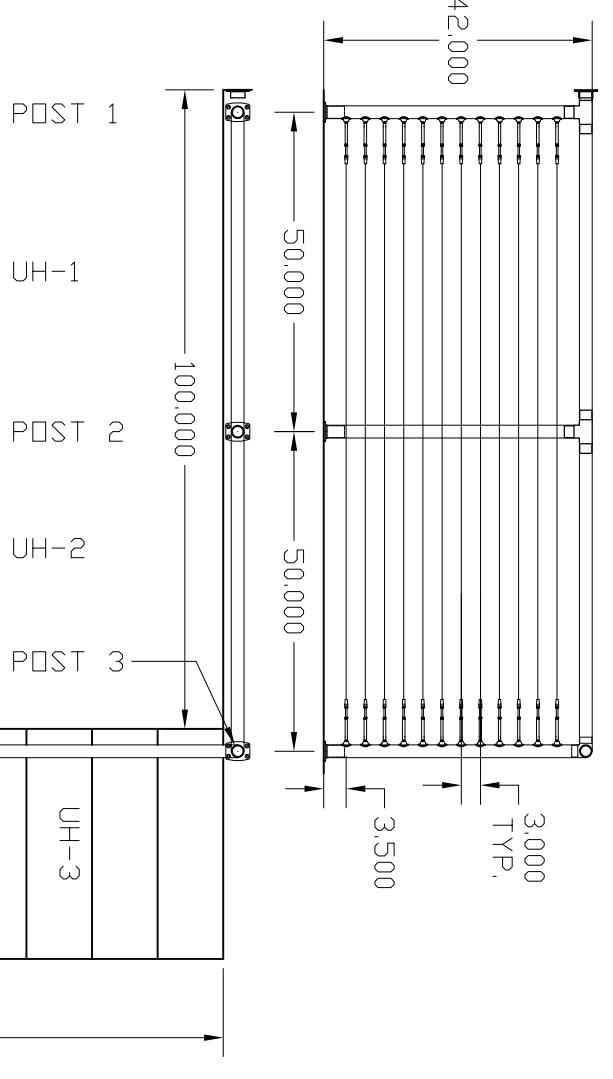

THE INFORMATION CONTAINED IN THIS DRAWING IS THE SOLE PROPERTY OF SUNCOR STAINLESS. ANY REPRODUCTION IN PART OR WHOLE WITHOUT THE WRITTEN PERMISSION OF SUNCOR STAINLESS IS PROHIBITED.

Deck or mounting area and stair dimensions MUST be confirmed by the customer and or contractor. Suncor/Atlantis rail will NOT be responsible for errors or misinterpretations of the railing system designed by us based upon customer confirmed dimensions. Additional drawing time to change the design or correct for errors after signing will result in additional costs as well as any changes to parts made per the drawing. Carefully review the drawing before signing and accepting.

ZONE	REV	DESCRIPTION	DATE	APPROVED
	A	NEW DRAWING	**	**

NOTES:

1. HAND RAIL SYSTEM CONSISTING OF SUNRAIL STYLE WITH HORIZONTAL WIRE ROPE.
2. DRAWING AND DIMENSIONS BASED UPON CUSTOMER SUPPLIED DRAWINGS
3. ALL DIMENSIONS AND RAILING DETAILS ARE PENDING CUSTOMER APPROVAL
4. 42" HAND RAIL SYSTEM CONSISTING OF 2" DIA POLISHED 16 GAUGE 316 SS TUBING, CAST 316 SS FITTINGS, EPOXY CONNECTIONS AT JOINTS

SIGNATURE: _____

DATE: _____