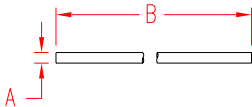

1/2" STAINLESS BALUSTER

304 STAINLESS STEEL

ITEM	SIZE	A	B	WT
				(lb)
POLISHED- BY THE FOOT				
S0900-0013	1'	1/2"	12.00"	0.24
POLISHED- STANDARD HEIGHTS				
S0977-0600	26"	1/2"	26.00"	0.56
S0977-0800	32.5"	1/2"	32.50"	0.65
S0977-0900	36"	1/2"	36.00"	0.72
S0977-1000	39"	1/2"	39.00"	0.78
BRUSHED- BY THE FOOT				
S0900-B013	1'	1/2"	12.00"	0.24
BRUSHED- STANDARD HEIGHTS				
S0977-0600-B	26"	1/2"	26.00"	0.56
S0977-0800-B	32.5"	1/2"	32.50"	0.65
S0977-0900-B	36"	1/2"	36.00"	0.72
S0977-1000-B	39"	1/2"	39.00"	0.78